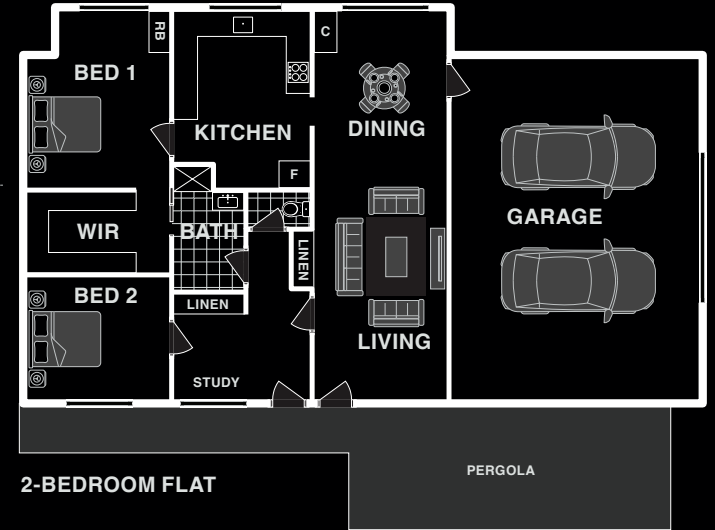

MAIN RESIDENCE

2-BEDROOM FLAT