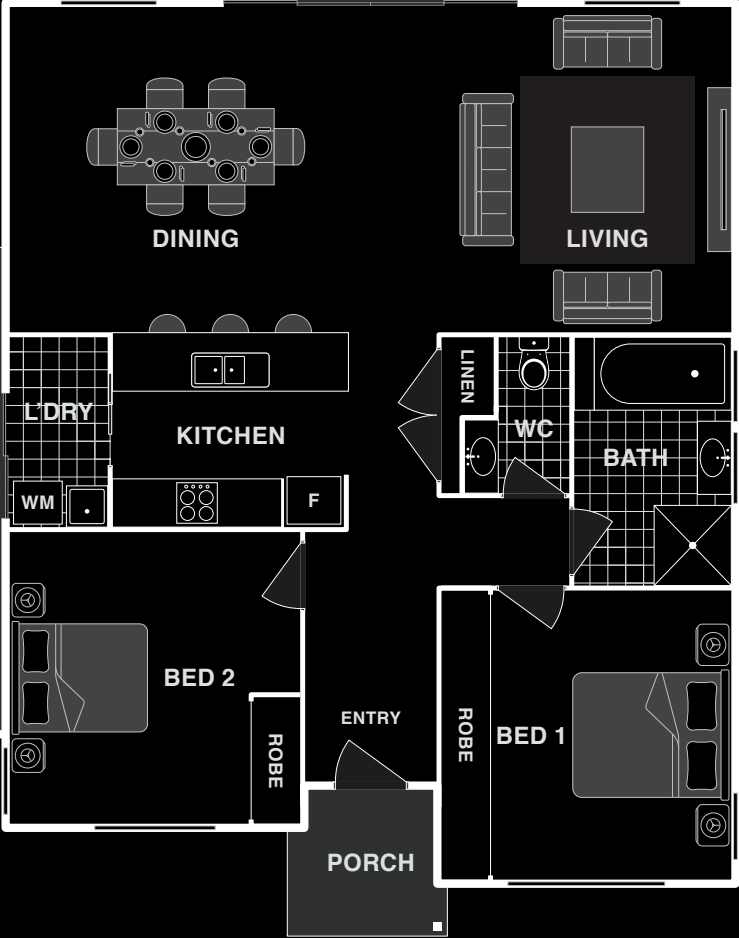

SHED

COVERED OUTDOOR ENTERTAINMENT

FLOOR PLAN