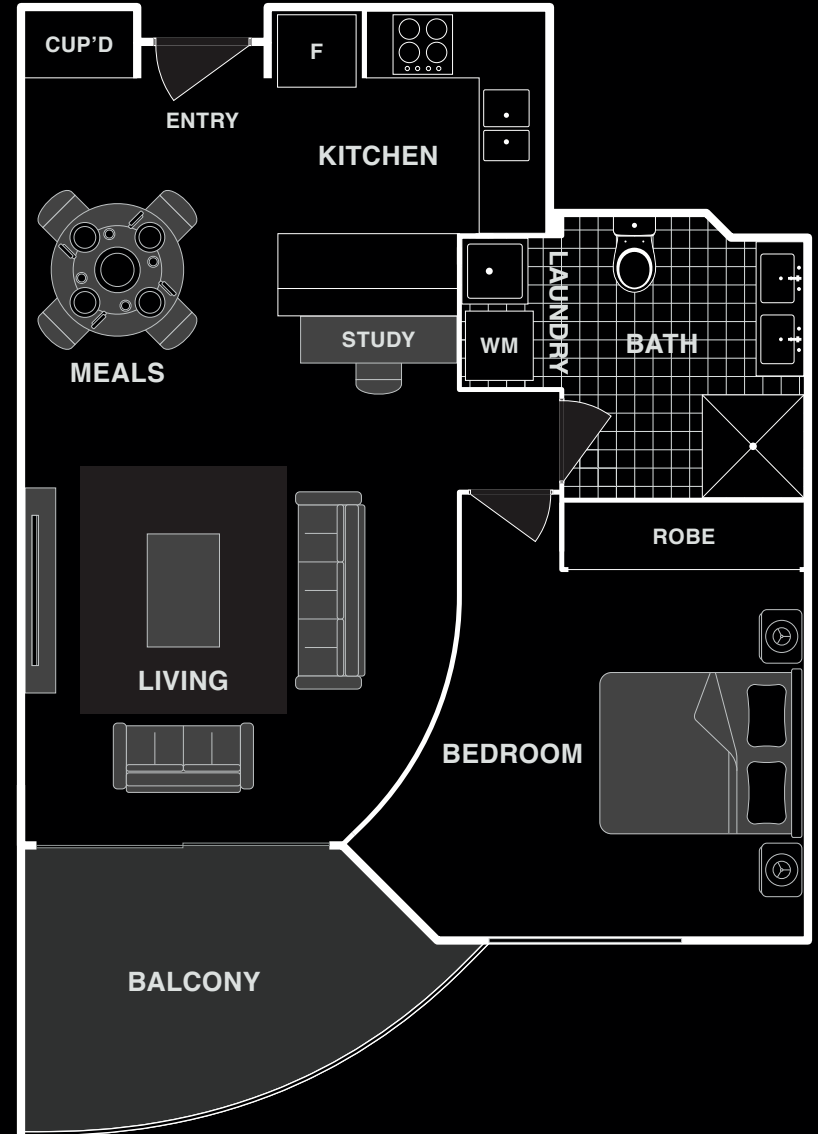

**ADINA SERVICED APARTMENTS
CANBERRA JAMES COURT**

NORTHBOURNE AVENUE

MORT STREET

COOYONG STREET

SITE PLAN

CUP'D

ENTRY

KITCHEN

STUDY

MEALS

WM

LAUNDRY

BATH

ROBE

BEDROOM

BALCONY

FLOOR PLAN