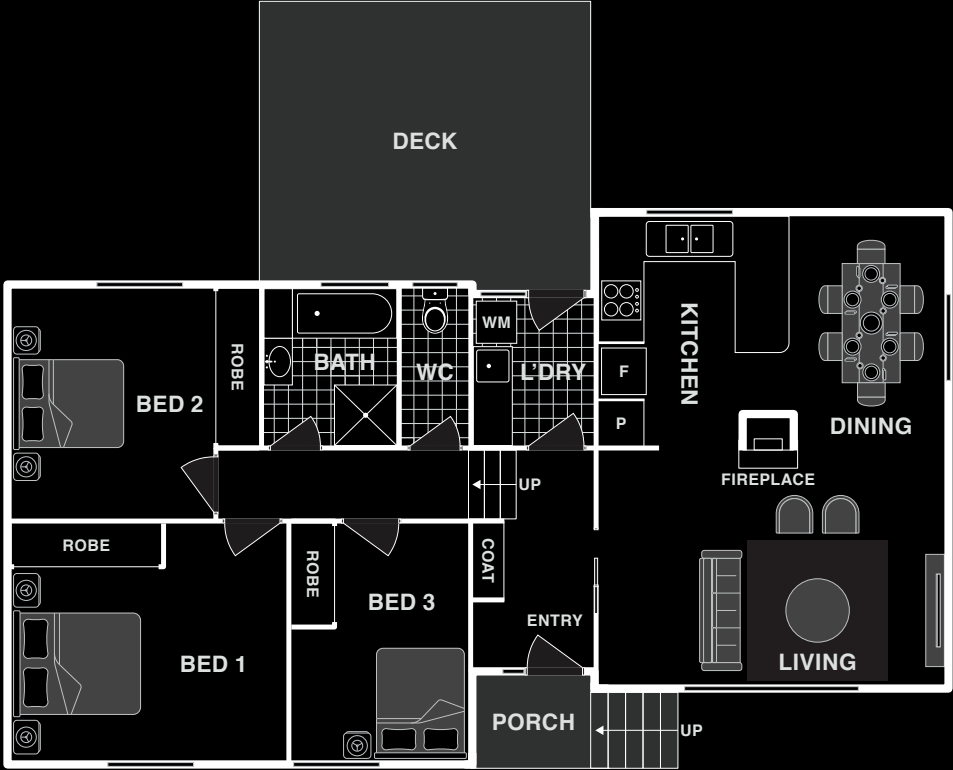

STORAGE

CARPORT

FLOOR PLAN