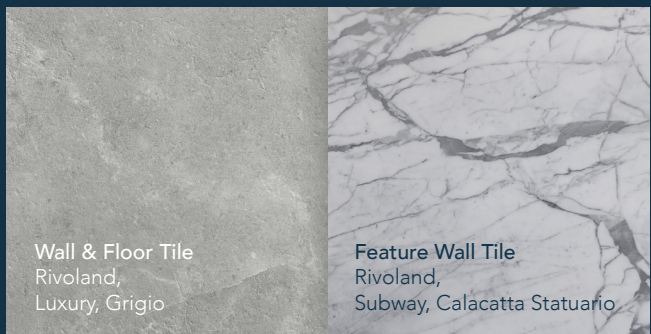

### KITCHEN

**Benchtop & Splashback**  
YDL Stone, Premium Range, 20mm  
Shadow Grey

### INTERIOR PAINT

**General Wall Colour**  
Dulux Wash & Wear,  
Natural White

< Full Height, Joinery Handle,  
Kethy, B205 BLS, Black Structured  
Or approved equivalent

### TILES

**Wall & Floor Tile**  
Rivoland,  
Luxury, Grigio

**Feature Wall Tile**  
Rivoland,  
Subway, Calacatta Statuario