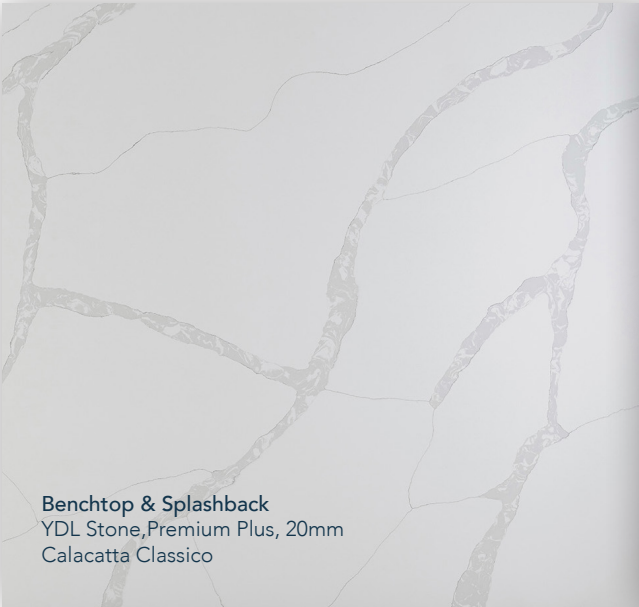

### KITCHEN

**Benchtop & Splashback**  
YDL Stone, Premium Plus, 20mm  
Calacatta Classico