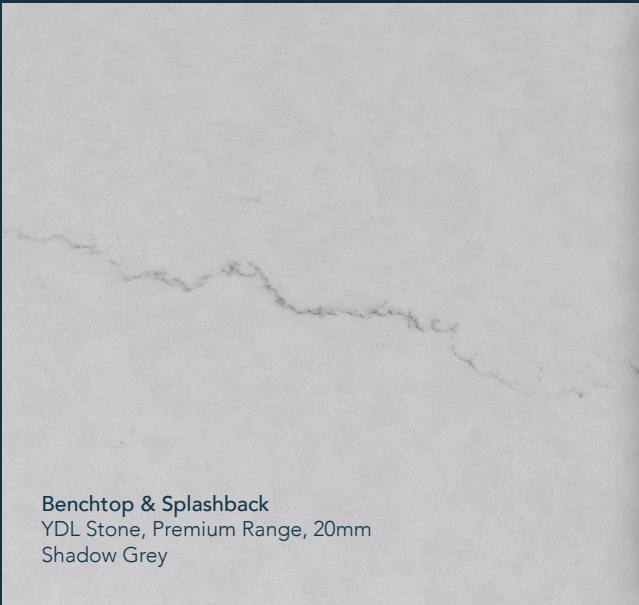

### TILES

**Wall & Floor Tile**  
Rivoland,  
Luxury, Avorio

**Feature Wall Tile**  
Rivoland,  
Subway, Calacatta Gold

### KITCHEN

**Benchtop & Splashback**  
YDL Stone, Premium Range, 20mm  
Shadow Grey