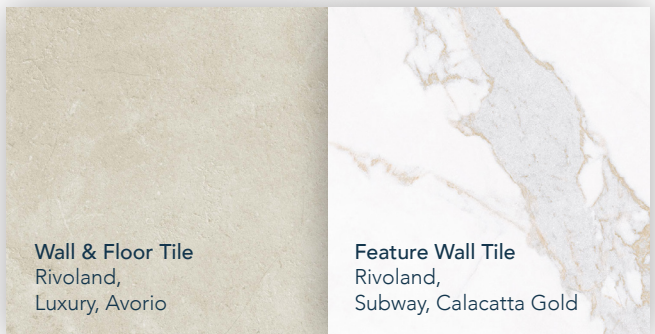

### INTERIOR PAINT

**General Wall Colour**  
Dulux Wash & Wear,  
Natural White

< **Full Height, Joinery Handle,**  
Kethy, B205 SWT, Super White  
Or approved equivalent

### TILES

**Wall & Floor Tile**  
Rivoland,  
Luxury, Avorio

**Feature Wall Tile**  
Rivoland,  
Subway, Calacatta Gold

### KITCHEN

**Benchtop & Splashback**  
YDL Stone, Premium Range, 20mm  
Shadow Grey